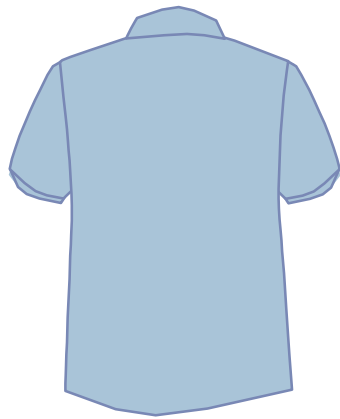

BOYSFULL&HALFSLEEVESSHIRTANDPANT

Front

	 NavyBlue	 FrontLogo
	 SkyBlue	
Blue&Yellow Strip		

GIRLSFULL&HALFSLEEVESSHIRTANDLONGSKIRT

Front

Front

	NavyBlue	
	SkyBlue	
	Blue&Yellow Strip	

GIRLSFULL&HALFSLEEVESSHIRTANDSHORTSKORT

Back

Front

BACKVIEWSKORT

HALFSLEEVE SPOLOSHIRT AND PANT

Back

Front

Legend for colors and logo:

- NavyBlue (dark blue square)
- SkyBlue (light blue square)
- Blue&Yellow Strip (vertical bar with dark blue and yellow)
- FrontLogo (H.A.S. shield logo)

PEHALFSLEEVEESROUNDNECKTSHIRTANDTROUSER

Front

Back

Front

Back

FULLSLEEVE SWINTER JACKET

Front

Back