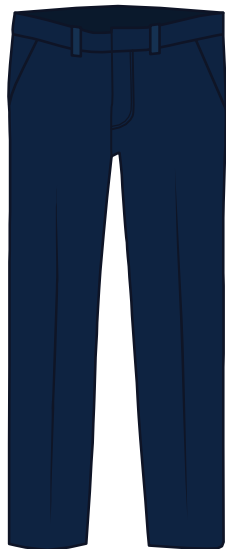

BOYSFULL&HALFSLEEVESSHIRTANDPANT

Front

	 NavyBlue	 FrontLogo
	 SkyBlue	
Blue&Yellow Strip		

GIRLSFULL&HALFSLEEVESSHIRTANDLONGSKIRT

Front

Front

	NavyBlue	
	SkyBlue	
	Blue&Yellow Strip	

GIRLSFULL&HALFSLEEVESSHIRTANDSHORTSKORT

Back

Front

BACKVIEWSKORT

HALFSLEEVE SPOLOSHIRT AND PANT

Back

Front

Legend for colors and logo:

- NavyBlue (dark blue square)
- SkyBlue (light blue square)
- Blue&Yellow Strip (vertical bar with dark blue and yellow)
- FrontLogo (H.A.S. shield logo)

PEHALFSLEEVEESROUNDNECKTSHIRTANDTROUSER

Front

Back

Front

Back

FULLSLEEVE SWINTER JACKET

Front

Back