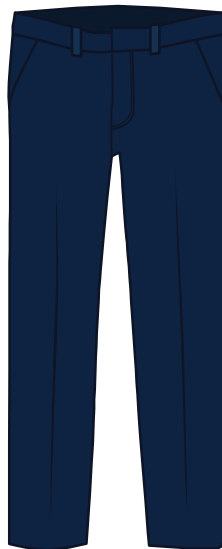

BOYSFULL&HALFSLEEVESSHIRTANDPANT

Front

	 NavyBlue	 FrontLogo
	 SkyBlue	
Blue&Yellow Strip		

GIRLSFULL&HALFSLEEVESSHIRTANDLONGSKIRT

Front

Front

	NavyBlue	
	SkyBlue	
	Blue&Yellow Strip	

GIRLSFULL&HALFSLEEVESSHIRTANDSHORTSKORT

Back

Front

BACKVIEWSKORT

HALFSLEEVE SPOLOSHIRT AND PANT

Back

Front

Legend for colors and logo:

- NavyBlue (dark blue square)
- SkyBlue (light blue square)
- Blue&Yellow Strip (vertical bar with dark blue and yellow)
- FrontLogo (H.A.S. shield logo)

PEHALFSLEEVEESROUNDNECKTSHIRTANDTROUSER

Front

Back

Front

Back

FULLSLEEVE SWINTER JACKET

Front

Back