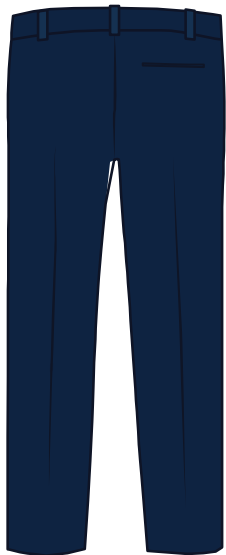

BOYSFULL&HALFSLEEVESSHIRTANDPANT

Front

	 NavyBlue	 FrontLogo
	 SkyBlue	
Blue&Yellow Strip		

GIRLSFULL&HALFSLEEVESSHIRTANDLONGSKIRT

Front

Front

	NavyBlue	
	SkyBlue	
	Blue&Yellow Strip	

GIRLSFULL&HALFSLEEVESSHIRTANDSHORTSKORT

Back

Front

BACKVIEWSKORT

HALFSLEEVE SPOLOSHIRT AND PANT

Back

Front

Legend for colors and logo:

- NavyBlue (dark blue square)
- SkyBlue (light blue square)
- Blue&Yellow Strip (vertical bar with dark blue and yellow)
- FrontLogo (H.A.S. shield logo)

PEHALFSLEEVEESROUNDNECKTSHIRTANDTROUSER

Front

Back

Front

Back

FULLSLEEVE SWINTER JACKET

Front

Back